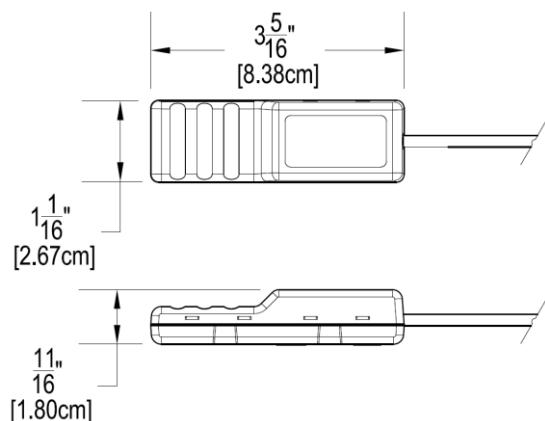

PHYSICAL

- Dimensions (HxWxD): 3.35 x 1.07 x .71in
- Color: White
- Weight/ Shipping Weight: <10 oz/ <1lb

Indoor use only

Dimensions

Ordering Information

SKU	Description
A02-01-0141-24	Button Scene Station Controller (<i>autaniNet</i> Wireless Transceiver) <i>(Requires power supply)</i>
A02-02-0411-01	1-Button Scene Station
A02-02-0411-02	2-Button Scene Station
A02-02-0411-03	3-Button Scene Station
A02-02-0411-04	4-Button Scene Station
A02-02-0411-05	5-Button Scene Station
A02-02-0411-06	6-Button Scene Station
Optional Accessories	
A02-05-0125-02	UVPP Universal Voltage Power Pack (120 to 277VAC)